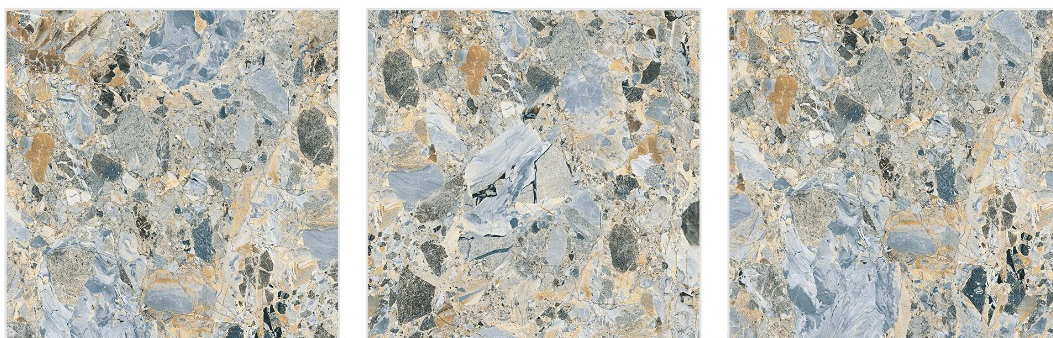

Available Size
600 x 600 MM
600 x 1200 MM

Finish
Glossy