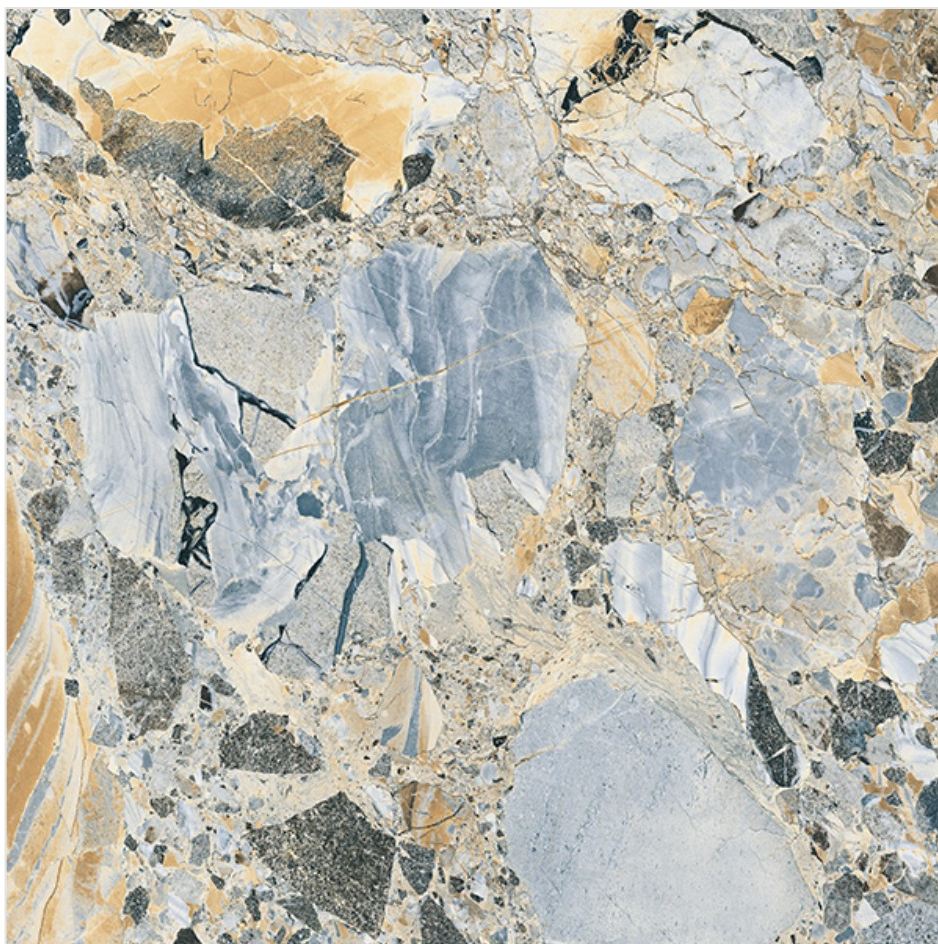

## **LINCOLN RED**

(Random-2)

---

Available Size  
**600 x 600 MM**  
**600 x 1200 MM**

Finish  
**Glossy**