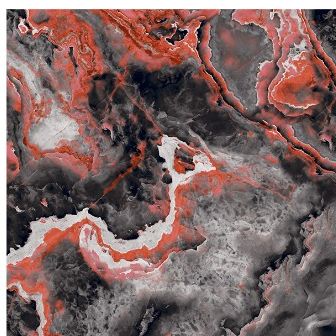

Available Size
600 x 600 MM
600 x 1200 MM

Finish
High Glossy