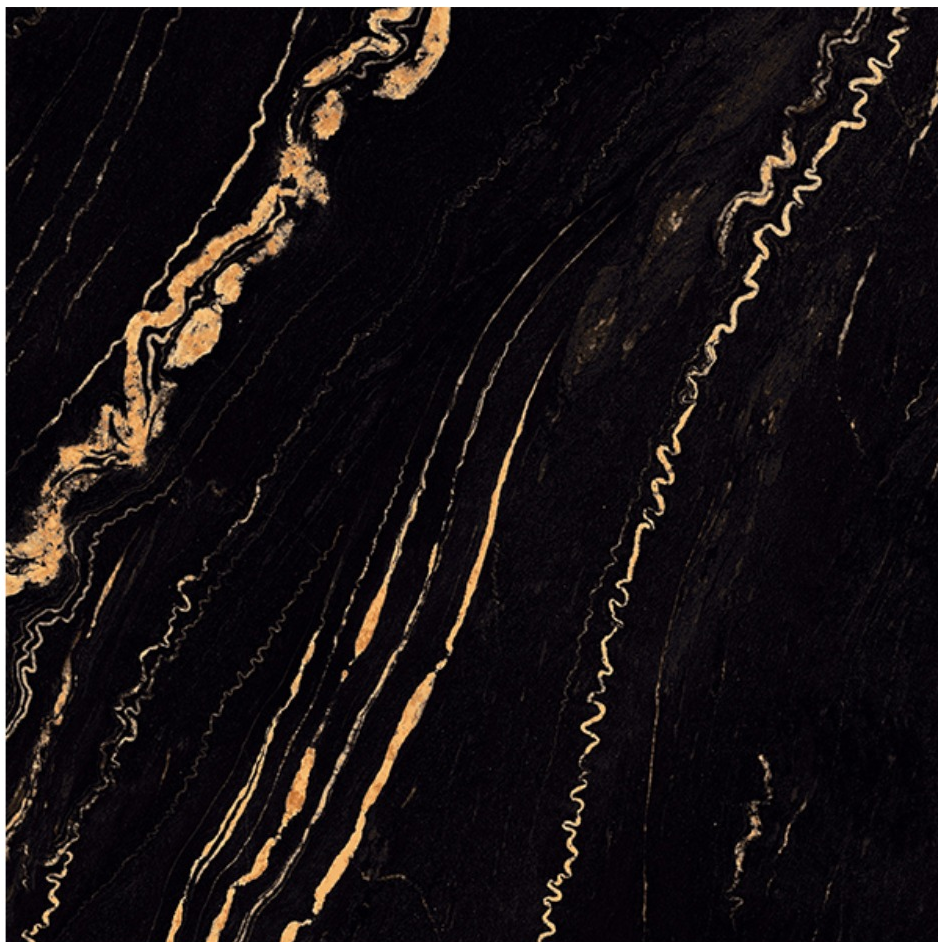

# FLORIDA BLACK

(Random-3)

Available Size  
600 x 600 MM  
600 x 1200 MM

Finish  
High Glossy