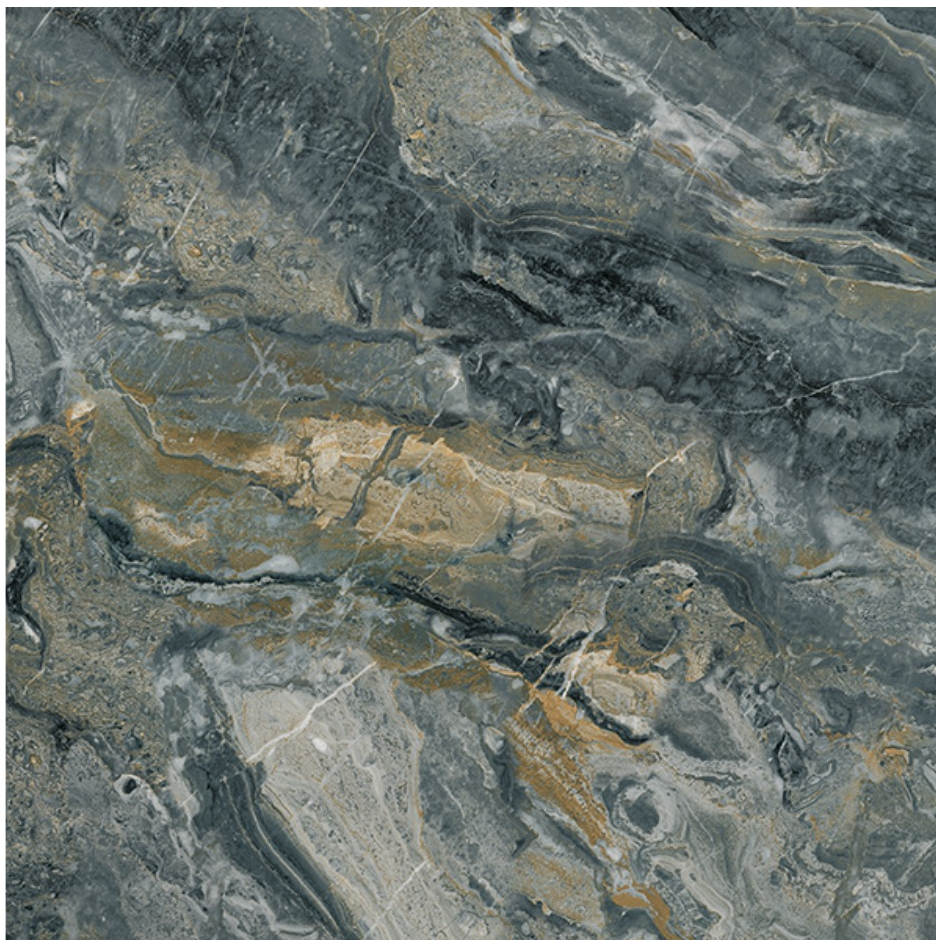

## **KYANITE GREEN**

(Random-6)

---

Available Size  
**600 x 600 MM**  
**600 x 1200 MM**

Finish  
**High Glossy**